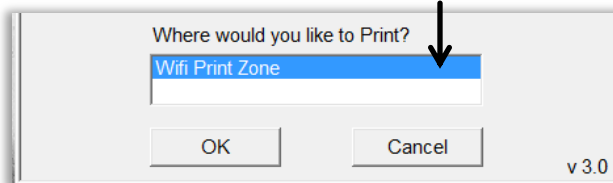

Wireless Printing @ Your Library!

Create. Connect. Change.

SPARTANBURG COUNTY
PUBLIC LIBRARIES

Windows OS using the Internet Explorer 11 browser

Connect to SCPL Wireless Network

In bottom right, click (Windows 7) or (Windows 10) > click **LIBRARY** > click **Connect**.

Download Software and Install Print Client

1. Double click **Internet Explorer** , type <http://spartanburglibraries.org> in the URL bar > click **USING THE LIBRARY** > click **Computer Use** > **Wi-Fi Network and Wireless Printing**.
2. Under *Wireless Printing*, click **Download Windows Software** > near bottom, click **Run**.
  - o If you see, *Windows protected your PC* > click **More info** > **Run anyway** > **Yes**.
3. Follow prompts to install the software (this may take a few minutes).
4. The pop up *Setup Virtual Printer...* appears and then disappears.
5. When the printer is set up, a small window appears at the bottom right corner.

o Click **Start Print Session**.

6. Enter your *library card number, PIN*, and click **Wifi Print Zone**.

7. Once *WiFi Print Zone* is highlighted blue, click **OK**.

8. When you print, click **Wireless Printer** from *Destination* and then click **Print**.
9. Look for two notifications: one in bottom right (near time) that makes a sound and one in the center of your screen with a green check mark.
10. Files can then be printed at any Print Release Station across the SCPL system.

Start Wireless Printing after Initial Download

1. Open **Start** (bottom left on task bar) Windows 7; Windows 10.
2. From your programs list, click **Wireless Library Print System** > **Wireless Print System**.
3. Enter your *library card number, PIN*, and click **Wifi Print Zone** > click **OK**.
4. When you print, click **Wireless Printer** from *Destination* and then click **Print**.

Uninstall Wireless Printing Software

Open **Start** > click **Wireless Library Print System** > click **Uninstall Wireless Library Print System**.