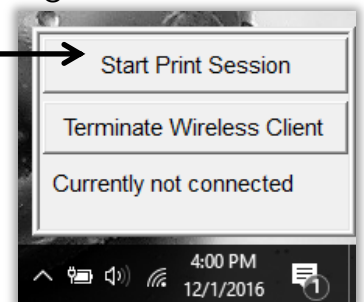

Wireless Printing @ Your Library!

Create. Connect. Change.

SPARTANBURG COUNTY
PUBLIC LIBRARIES

Windows OS using the Internet Explorer 11 browser

Connect to SCPL Wireless Network

In bottom right, click (Windows 7) or (Windows 10) > click **LIBRARY** > click **Connect**.

Download Software and Install Print Client

1. Double click **Internet Explorer** , type <http://spartanburglibraries.org> in the URL bar > click **USING THE LIBRARY** > click **Computer Use** > **Wi-Fi Network and Wireless Printing**.
2. Under *Wireless Printing*, click **Download Windows Software** > near bottom, click **Run**.
  - o If you see, *Windows protected your PC* > click **More info** > **Run anyway** > **Yes**.
3. Follow prompts to install the software (this may take a few minutes).
4. The pop up *Setup Virtual Printer...* appears and then disappears.
5. When the printer is set up, a small window appears at the bottom right corner.

o Click **Start Print Session**.

6. Enter your *library card number, PIN*, and click **Wifi Print Zone**.

7. Once *WiFi Print Zone* is highlighted blue, click **OK**.

8. When you print, click **Wireless Printer** from *Destination* and then click **Print**.
9. Look for two notifications: one in bottom right (near time) that makes a sound and one in the center of your screen with a green check mark.
10. Files can then be printed at any Print Release Station across the SCPL system.

Start Wireless Printing after Initial Download

1. Open **Start** (bottom left on task bar) Windows 7; Windows 10.
2. From your programs list, click **Wireless Library Print System** > **Wireless Print System**.
3. Enter your *library card number, PIN*, and click **Wifi Print Zone** > click **OK**.
4. When you print, click **Wireless Printer** from *Destination* and then click **Print**.

Uninstall Wireless Printing Software

Open **Start** > click **Wireless Library Print System** > click **Uninstall Wireless Library Print System**.